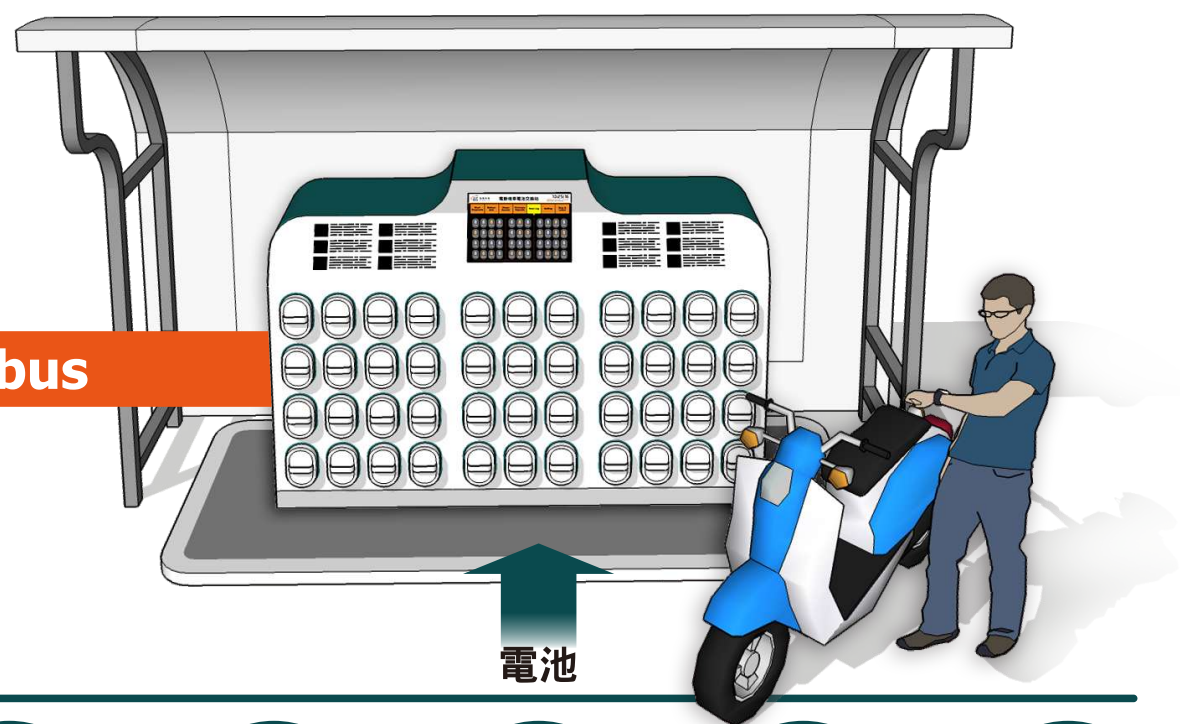

CAN bus 電動機車電池交換站

PISO-CAN200U

CAN bus

電池

健康管理

身分管理

壽命管理

溫度監督

目前電量

ICP DAS 泓格科技 ICP DAS CO., LTD. 電動機車電池交換站 10:25:16 Industrial Automation Technology Innovator and Enhancer.

Start Diagnostic	Battery SOC	Usage Record	Firmware Upgrade	Save Log	Setting	Stop & Leave
75% 45% 100% 75%	45% 100% 75%	75% 100% 100%	75% 100% 100%	75% 45% 100% 75%	100% 75% 100% 100%	75% 45% 17% 75%
75% 45% 17% 75%	45% 100% 100% 45%	100% 100% 45%	100% 100% 45%	45% 100% 100% 45%	45% 100% 100% 45%	