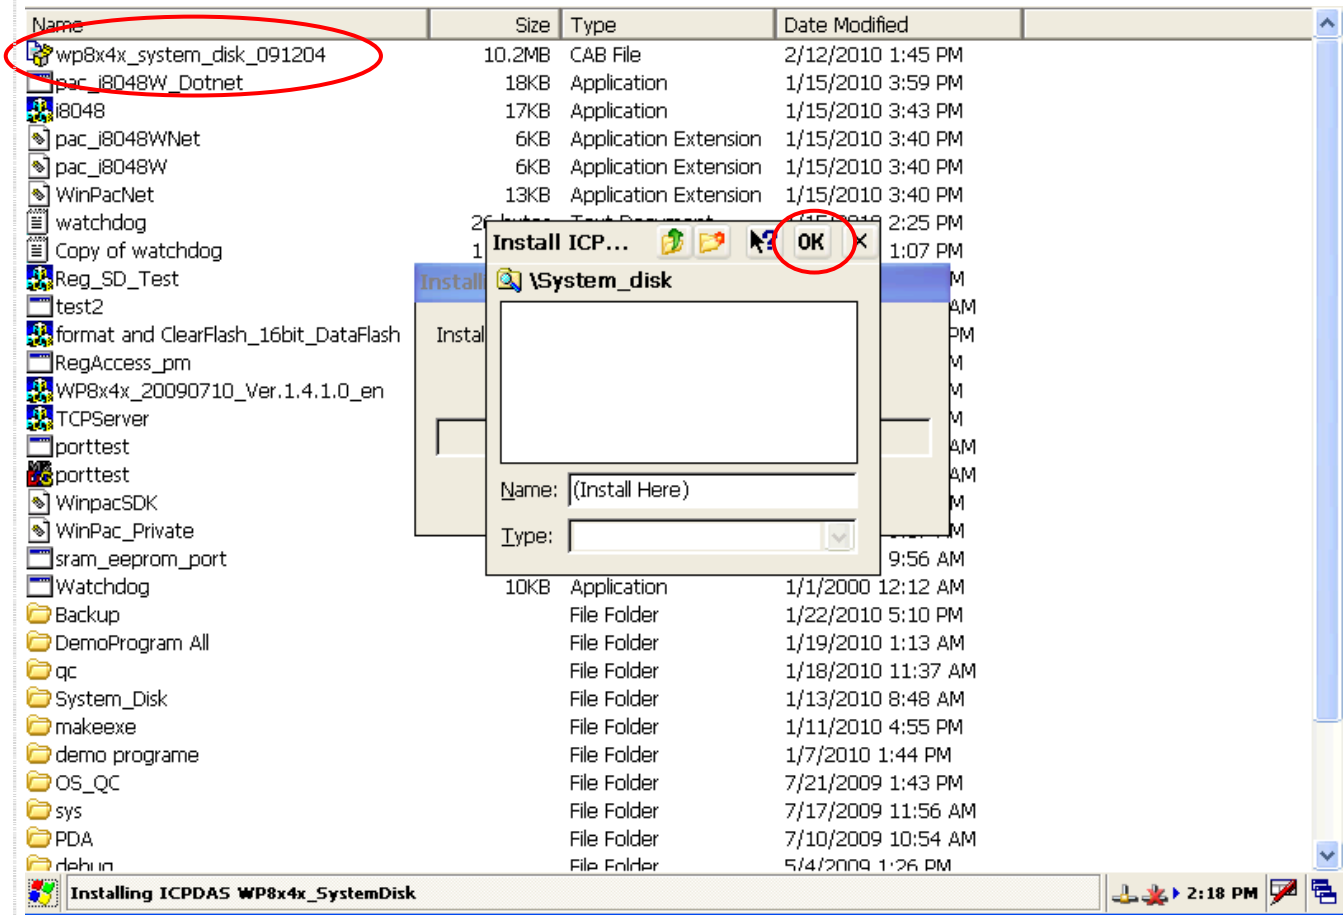

Classification	System and Application FAQ on WinCE PAC				No.	4-003-00	
Author	Tunglu-Yu	Version	1.0.1	Date	2011/05/03	Page	2/5

Step 2: Double click the downloaded file “*.cab” and click “OK”.