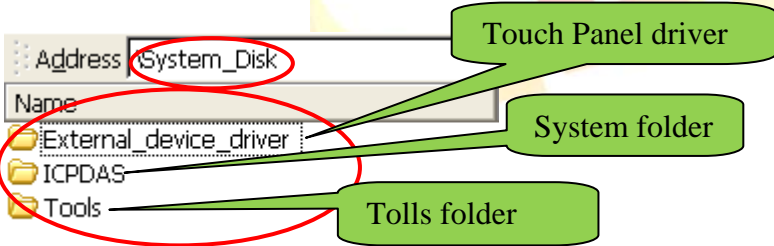

If the System_Disk is success fully updated, you will see three folders in “\System_Disk”.
(You can delete the Touch Panel driver installation package file if you don't need that.)