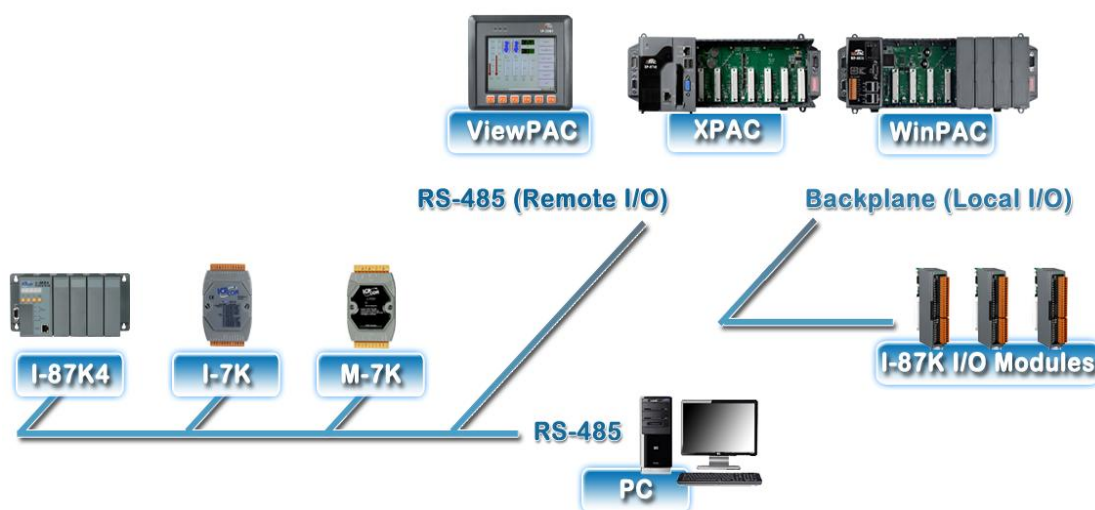

DCON Utility Pro

Why update DCON Utility to DCON Utility pro:

DCON Utility pro can support all ICPDAS Windows platform PAC, but DCON Utility only WES PAC. DCON Utility pro also adds some convenient function.

The most important is that DCON Utility pro will support all kind of ICPDAS unit and module in the future, but DCON Utility will not.

Function table between DCON Utility Pro and DCON Utility:

	DCON Utility Pro	DCON Utility
Support most PC platform	Yes	Yes
Support ICPDAS WES platform	Yes	Yes
Support ICPDAS CE platform	Yes	No
Support I/O Module and Unit	Yes	Yes
Support new I/O Module and Unit in the future	Yes	No
Configuration module	Yes	Yes
Fast configuration plurality modules	Yes	No
Data Logger	Yes	Yes
command test terminal	Yes	Yes