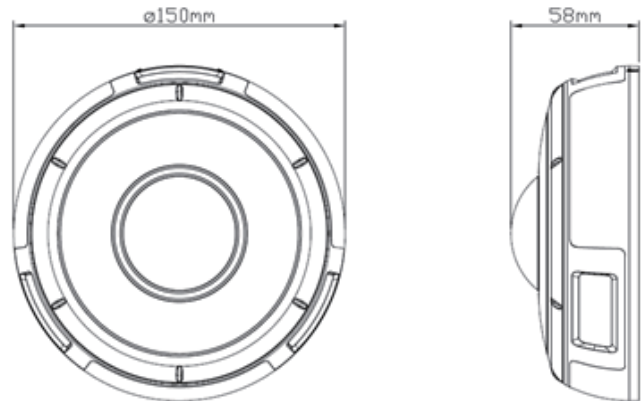

Dimensions

360° Panoramic View

180° Panoramic View

Specifications

Model	iCAM-771
System Information	
CPU	Multimedia SoC (System-on-Chip)
NOR Flash	16 MB
RAM	512 MB
Camera Features	
Image Sensor	1/2.5" Progressive CMOS sensor
Maximum Resolution	2592x1944, 5 MP
Lens Type	Fisheye Fix Lens f=1.57mm, F2.2 (Optional Lens : f=1.05mm, F2.8)
Field of View	180° (Horizontal/Vertical/Diagonal)
WDR Technology	WDR Enhanced
Day/Night	Removable IR-cut filter for day & night function
Minimum Illumination	0.5 Lux @F2.2 (Color); 0 Lux @F2.2 (B/W), IR ON
Pan/Tilt/Zoom	ePTZ: 10x digital zoom
IR illuminators	Built-in IR illuminators (LED x 6pcs ; optional LED x 8pcs), effective up to 10 meters
On-board Storage	Built-in MicroSD card slot, support MicroSDHC/ MicroSDXC 64 GB or above
Video	
Compression	H.264 / MJPEG / MPEG-4
Display Mode	360° Source View, 360° Broad View, 180° Double Broad View, Triple View, Quad View, 3 PTZ with Source View
Maximum Frame Rate	10 fps at 2592x1944 15 fps at 1920x1920 (Support HD Dewarp) 15 fps at 1920x1080 30 fps at 1600x1200 (HI-FPS Mode) 30 fps at 640x480
Maximum Streams	5 simultaneous streams at ROI Mode 3 simultaneous streams at Normal Mode
S/N Ratio	Above 39 dB
Dynamic Range	67 dB
Video Streaming	Adjustable resolution, quality and bit rate ROI (Region of Interest) Provide for 5 Independent Streams
Image Settings	Adjustable image size, quality and bit rate Configurable brightness, saturation, exposure control; sharpness, contrast, white balance, auto shutter control; auto gain control, noise reduction, EV luminance control; flip & mirror, privacy masks, time stamp, text overlay