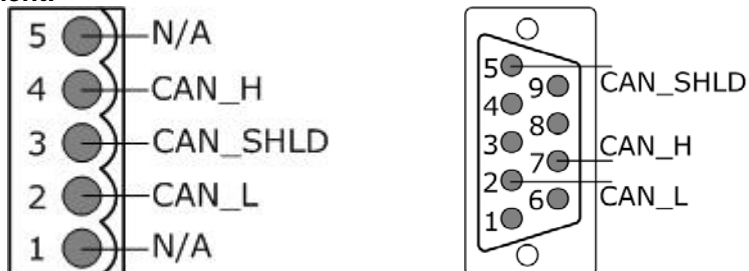

PISO-CPM100U Install Driver:

Version:	2.01, 2011/02/23
Files:	PISO-CPM100U_2K_XP.exe
Location:	Fieldbus product CD: CANopen\Master\PISO-CPM100\Driver FTP Site: /pub/cd/fieldbus_cd/canopen/master/piso-cpm100/driver

PISO-CPM100U Firmware:

Version:	2.01, 2011/02/21
Files:	CPM10201.exe for PISO-CPM100(U).
Location:	Fieldbus product CD: CANopen\Master\PISO-CPM100\Firmware FTP Site: /pub/cd/fieldbus_cd/canopen/master/piso-cpm100/firmware

PC Library:

Version:	2.01, 2011/02
Files:	CM100.dll, CPM100U.dll, CPM100U.lib, CPM100U.h, and CPM100_Net.dll
Location:	Fieldbus product CD: CANopen\Master\PISO-CPM100\Library FTP Site: /pub/cd/fieldbus_cd/canopen/master/piso-cpm100/library

PISO-CPM100 Utility:

Version:	2.00, 2011/02/23
Files:	CPMUtility.exe.
Location:	Fieldbus product CD: CANopen\Master\PISO-CPM100\Utility FTP Site: /pub/cd/fieldbus_cd/canopen/master/piso-cpm100/utility

VC++/C#/VB.net 2005 - Demos:

Location:	Fieldbus product CD: CANopen\Master\PISO-CPM100\demos FTP Site: /pub/cd/fieldbus_cd/canopen/master/piso-cpm100/demos

Note: FTP site --- <ftp.icpdas.com>

Pin Assignment:

Technical Service:

Email problem-report to service@icpdas.com if you have any questions.