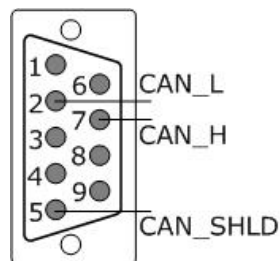

PISO-CPM100 Install Driver:

Version:	1.01, 2009/10/06
Files:	PISO-CPM100_98_NT.exe, PISO-CPM100_2K_XP.exe
Location:	Fieldbus product CD: CANopen\Master\PISO-CPM100\Driver FTP Site: /pub/cd/fieldbus_cd/canopen/master/piso-cpm100/driver

PISO-CPM100 Firmware:

Version:	1.1, 2009/10/06
Files:	CPM10010.exe for PISO-CPM100.
Location:	Fieldbus product CD: CANopen\Master\PISO-CPM100\Firmware FTP Site: /pub/cd/fieldbus_cd/canopen/master/piso-cpm100/firmware

PC Library:

Version:	1.01, 2009/10/06
Files:	CPM100.lib, CPM100.dll and pisocpm100.h for BCB6, VC++6, VB6.0
Location:	Fieldbus product CD: CANopen\Master\PISO-CPM100\Library FTP Site: /pub/cd/fieldbus_cd/canopen/master/piso-cpm100/library

PISO-CPM100 Utility:

Version:	1.00, 2008/05/20
Files:	CPM_Utility.exe.
Location:	Fieldbus product CD: CANopen\Master\PISO-CPM100\Utility FTP Site: /pub/cd/fieldbus_cd/canopen/master/piso-cpm100/utility

Test Program:

Location:	Fieldbus product CD: CANopen\Master\PISO-CPM100\Test Program FTP Site: /pub/cd/fieldbus_cd/canopen/master/piso-cpm100/test program

VC++6/VB6.0/BCB6 - Demos:

Location:	Fieldbus product CD: CANopen\Master\PISO-CPM100\demos FTP Site: /pub/cd/fieldbus_cd/canopen/master/piso-cpm100/demos

Note: FTP site --- <ftp.icpdas.com>

Pin Assignment:

Technical Service:

Email problem-report to service@icpdas.com if you have any questions.