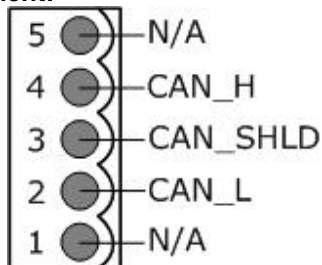

PISO-CPM100 Install Driver:

Version:	1.01, 2009/10/06
Files:	PISO-CPM100_98_NT.exe, PISO-CPM100_2K_XP.exe
Location:	Fieldbus product CD: CANopen\Master\PISO-CPM100\Driver FTP Site: /pub/cd/fieldbus_cd/canopen/master/piso-cpm100/driver

PISO-CPM100 Firmware:

Version:	1.1, 2009/10/06
Files:	CPM10010.exe for PISO-CPM100.
Location:	Fieldbus product CD: CANopen\Master\PISO-CPM100\Firmware FTP Site: /pub/cd/fieldbus_cd/canopen/master/piso-cpm100/firmware

PC Library:

Version:	1.01, 2009/10/06
Files:	CPM100.lib, CPM100.dll and pisocpm100.h for BCB6, VC++6, VB6.0
Location:	Fieldbus product CD: CANopen\Master\PISO-CPM100\Library FTP Site: /pub/cd/fieldbus_cd/canopen/master/piso-cpm100/library

PISO-CPM100 Utility:

Version:	1.00, 2008/05/20
Files:	CPM_Utility.exe.
Location:	Fieldbus product CD: CANopen\Master\PISO-CPM100\Utility FTP Site: /pub/cd/fieldbus_cd/canopen/master/piso-cpm100/utility

Test Program:

Location:	Fieldbus product CD: CANopen\Master\PISO-CPM100\Test Program FTP Site: /pub/cd/fieldbus_cd/canopen/master/piso-cpm100/test program

VC++6/VB6.0/BCB6 - Demos:

Location:	Fieldbus product CD: CANopen\Master\PISO-CPM100\demos FTP Site: /pub/cd/fieldbus_cd/canopen/master/piso-cpm100/demos

Note: FTP site --- <ftp.icpdas.com>

Pin Assignment:

Technical Service:

Email problem-report to service@icpdas.com if you have any questions.