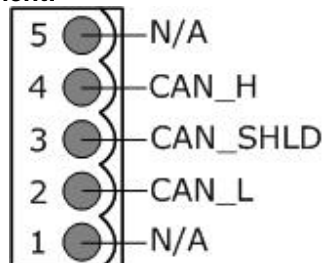

PISO-CPM100U Install Driver:

Version:	1.02, 2010/01/26
Files:	PISO-CPM100_2K_XP.exe
Location:	Fieldbus product CD: CANopen\Master\PISO-CPM100\Driver FTP Site: /pub/cd/fieldbus_cd/canopen/master/piso-cpm100/driver

PISO-CPM100U Firmware:

Version:	1.1, 2009/10/06
Files:	CPM10011.exe for PISO-CPM100U.
Location:	Fieldbus product CD: CANopen\Master\PISO-CPM100\Firmware FTP Site: /pub/cd/fieldbus_cd/canopen/master/piso-cpm100/firmware

PC Library:

Version:	1.01, 2010/01/26
Files:	CPM100.lib, CPM100.dll and pisocpm100.h for BCB6, VC++6, VB6.0
Location:	Fieldbus product CD: CANopen\Master\PISO-CPM100\Library FTP Site: /pub/cd/fieldbus_cd/canopen/master/piso-cpm100/library

PISO-CPM100 Utility:

Version:	1.00, 2008/05/20
Files:	CPM_Utility.exe.
Location:	Fieldbus product CD: CANopen\Master\PISO-CPM100\Utility FTP Site: /pub/cd/fieldbus_cd/canopen/master/piso-cpm100/utility

Test Program:

Location:	Fieldbus product CD: CANopen\Master\PISO-CPM100\Test Program FTP Site: /pub/cd/fieldbus_cd/canopen/master/piso-cpm100/test program

VC++6/VB6.0/BCB6 - Demos:

Location:	Fieldbus product CD: CANopen\Master\PISO-CPM100\demos FTP Site: /pub/cd/fieldbus_cd/canopen/master/piso-cpm100/demos

Note: FTP site --- <ftp.icpdas.com>

Pin Assignment:

Technical Service:

Email problem-report to service@icpdas.com if you have any questions.