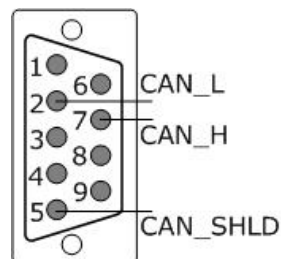

PISO-CPM100U Install Driver:

Version:	1.02, 2010/01/26
Files:	PISO-CPM100_2K_XP.exe
Location:	Fieldbus product CD: CANopen\Master\PISO-CPM100\Driver FTP Site: /pub/cd/fieldbus_cd/canopen/master/piso-cpm100/driver

PISO-CPM100U Firmware:

Version:	1.1, 2009/10/06
Files:	CPM10011.exe for PISO-CPM100U.
Location:	Fieldbus product CD: CANopen\Master\PISO-CPM100\Firmware FTP Site: /pub/cd/fieldbus_cd/canopen/master/piso-cpm100/firmware

PC Library:

Version:	1.01, 2010/01/26
Files:	CPM100.lib, CPM100.dll and pisocpm100.h for BCB6, VC++6, VB6.0
Location:	Fieldbus product CD: CANopen\Master\PISO-CPM100\Library FTP Site: /pub/cd/fieldbus_cd/canopen/master/piso-cpm100/library

PISO-CPM100 Utility:

Version:	1.00, 2008/05/20
Files:	CPM_Utility.exe.
Location:	Fieldbus product CD: CANopen\Master\PISO-CPM100\Utility FTP Site: /pub/cd/fieldbus_cd/canopen/master/piso-cpm100/utility

Test Program:

Location:	Fieldbus product CD: CANopen\Master\PISO-CPM100\Test Program FTP Site: /pub/cd/fieldbus_cd/canopen/master/piso-cpm100/test program

VC++6/VB6.0/BCB6 - Demos:

Location:	Fieldbus product CD: CANopen\Master\PISO-CPM100\demos FTP Site: /pub/cd/fieldbus_cd/canopen/master/piso-cpm100/demos

Note: FTP site --- <ftp.icpdas.com>

Pin Assignment:

Technical Service:

Email problem-report to service@icpdas.com if you have any questions.