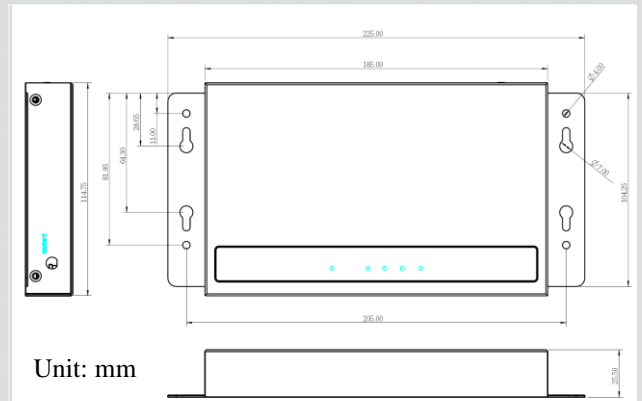

## Wi-Fi Access Point

APW77BAM

Dimensions

APW77BAM is designed for medium-sized businesses to extend the existing networks and has the ability to operate in different modes and can be used in a wide variety of wireless applications. Its Universal Repeater Mode not only has an easier way for setup, but also provides better performance and compatibility to create a larger wireless network infrastructure by linking up other access points. It also supports Multiple-SSID function to simultaneously emulate 8 APs with different ESSIDs and separate packets via VLAN IDs.

## Hardware Specifications

Device Interface			
Type	Thin AP		
Wi-Fi	Standard	IEEE 802.11a/b/g/n/ac	
	Security	WEP / WPA / WPA2 / WPA-PSK / WPA2-PSK / 802.1x	
	Channel	2.4GHz	1~13
5GHz		36/40/44/48	
Ethernet	1 * RJ45 GE		
PoE	1 * IEEE 802.3af PoE		
Power			
Power Input	+12V <sub>DC</sub> /1A (DC Jack)		
Mechanism			
Mounting	Wall-Mount		
Dimensions (W x L x H)	225x115x25mm (Mounting kit)		
Environment			
Operating Temperature	0 °C ~ 50 °C		
Storage Temperature	-40 °C ~ 85 °C		
Humidity	10% ~ 95% (non-condensing)		
Feature			
Mode	AP Only/WDS/WDS Hybrid/Universal/Repeater/Client Modes.		
Roaming	Available		