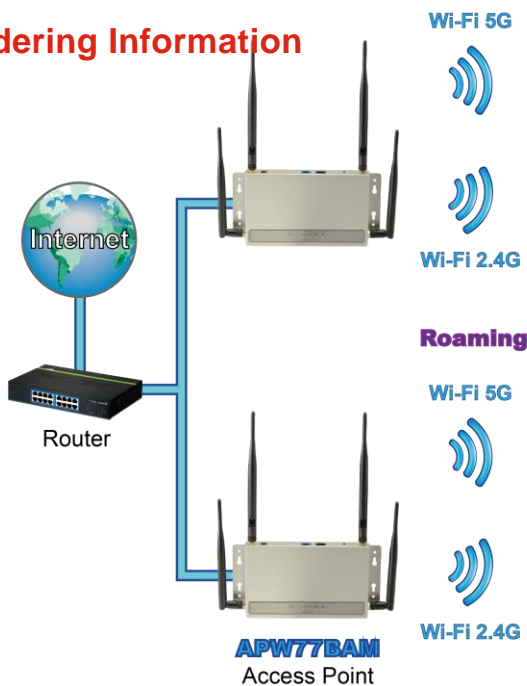

Hardware Specifications

Device Interface				
Type	Thin AP			
Wi-Fi	Standard	IEEE 802.11a/b/g/n/ac		
	Security	WEP / WPA / WPA2 / WPA-PSK / WPA2-PSK / 802.1x		
	Channel	2.4GHz	1~13	
5GHz		36/40/44/48		
Ethernet	1 * RJ45 GE			
PoE	1 * IEEE 802.3af PoE			
Power				
Power Input	+12V_{DC}/1A (DC Jack)			
Mechanism				
Mounting	Wall-Mount			
Dimensions (W x L x H)	225x115x25mm (Mounting kit)			
Environment				
Operating Temperature	0 °C ~ 50 °C			
Storage Temperature	-40 °C ~ 85 °C			
Humidity	10% ~ 95% (non-condensing)			
Feature				
Mode	AP Only/WDS/WDS Hybrid/Universal/Repeater/Client Modes.			
Roaming	Available			

Applications

Ordering Information