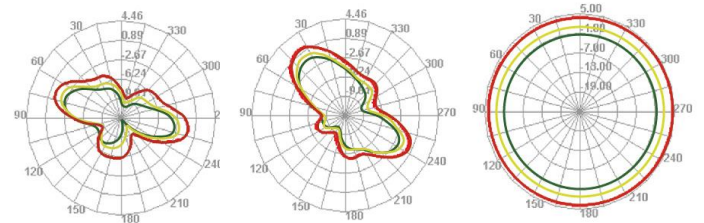

Field

- 2500.000MHz E
- 2450.000MHz E
- 2400.000MHz E
- 2500.000MHz E2
- 2450.000MHz E2
- 2400.000MHz E2
- 2500.000MHz H
- 2450.000MHz H
- 2400.000MHz H