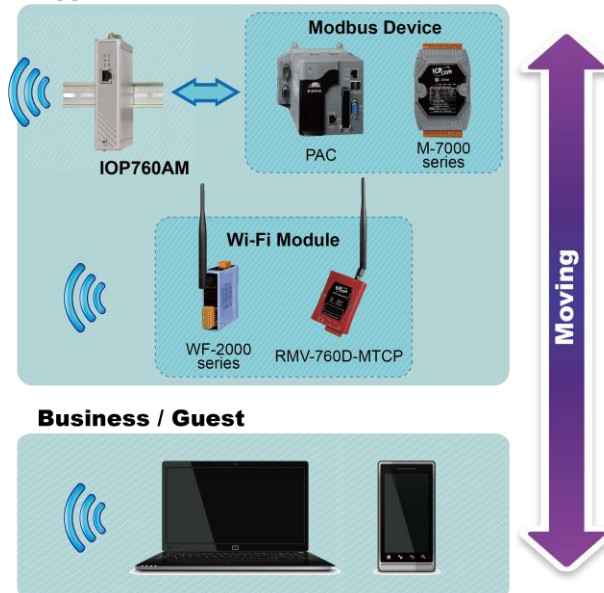

Application Fields

APW77BAM CR
APW77BAM-EU CR

Wi-Fi Access Point (with category A plug type)
Wi-Fi Access Point (with category E plug type)