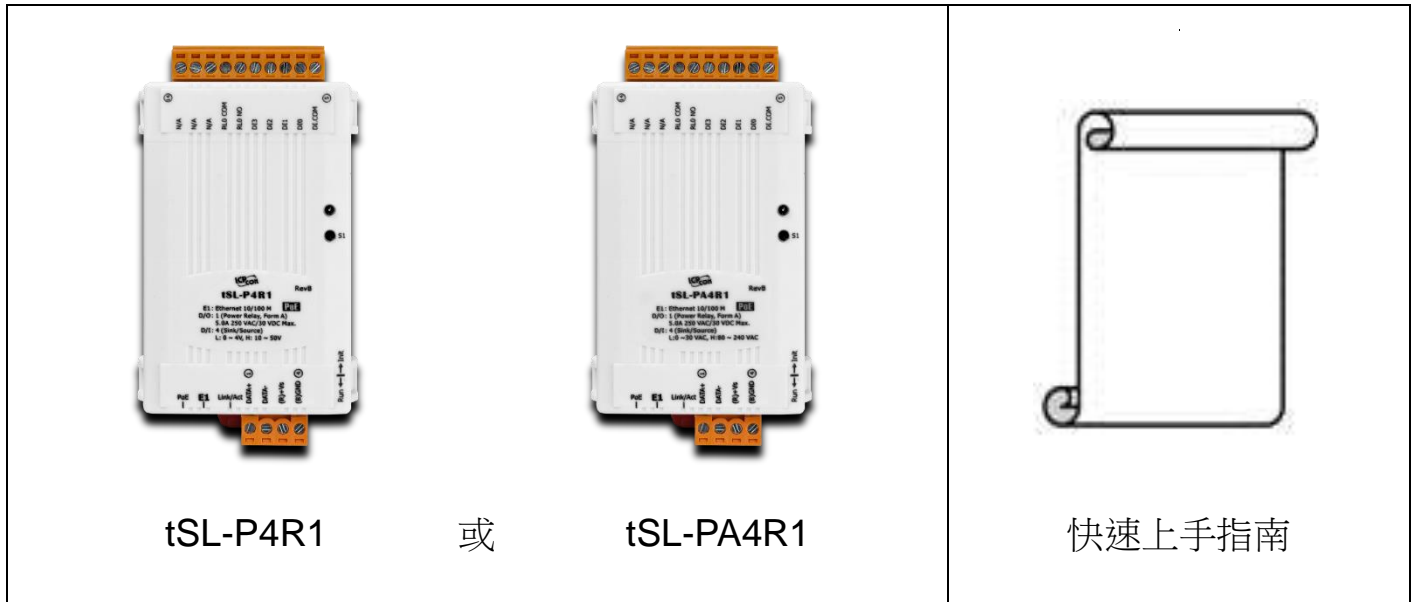

產品內容

除了本『快速上手指南』外，此產品內容還包括以下這些配件：

其它相關文件

- tSL-P4R1/ tSL-PA4R1 三色燈監控模組快速上手指南

<http://ftp.icpdas.com.tw/pub/cd/usbcd/napdos/iiot/stack_light/tsl/user_manual/>

- tSL-P4R1/ tSL-PA4R1 產品資料

<http://ftp.icpdas.com.tw/pub/cd/usbcd/napdos/iiot/stack_light/tsl/document/datasheet/>

- 更詳細資訊，請參考泓格科技網站：

<http://www.icpdas.com/index.php>

如果有任何問題，歡迎與我們連繫。

客服信箱：service@icpdas.com