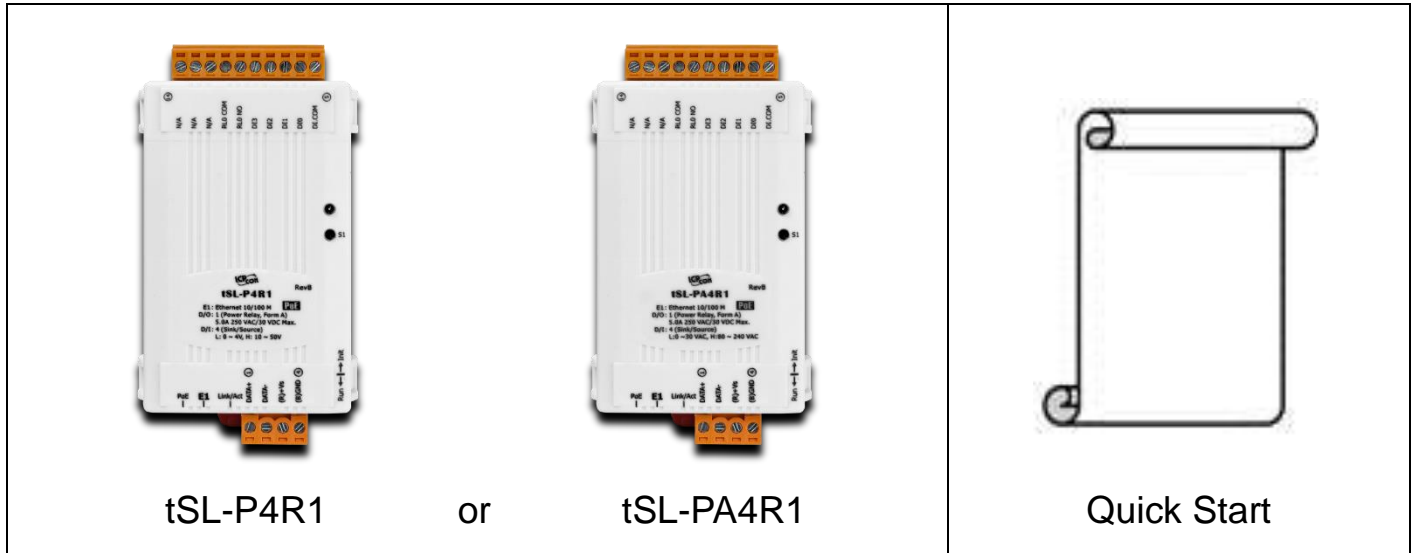

What's in the box?

In addition to this guide, the box includes the following items:

Related Documents

- **tSL-P4R1/ tSL-PA4R1 single stack light monitoring User Manual**

http://ftp.icpdas.com.tw/pub/cd/usbcd/napdos/iiot/stack_light/tsl/user_manual/