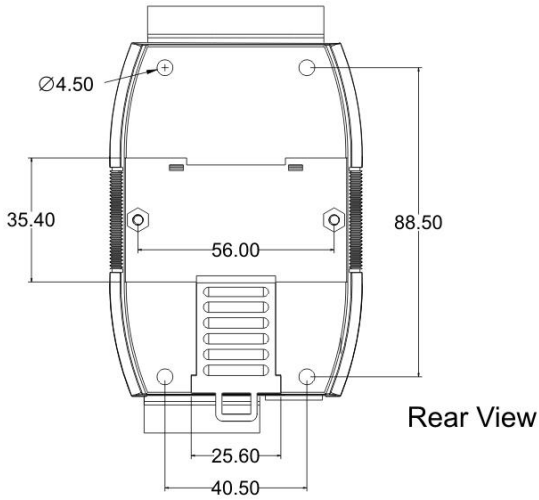

ET7000 Series Dimension

Top View

Rear View

Unit: mm

Front View

DIN-RAIL MOUNTING BRACKET

Top View