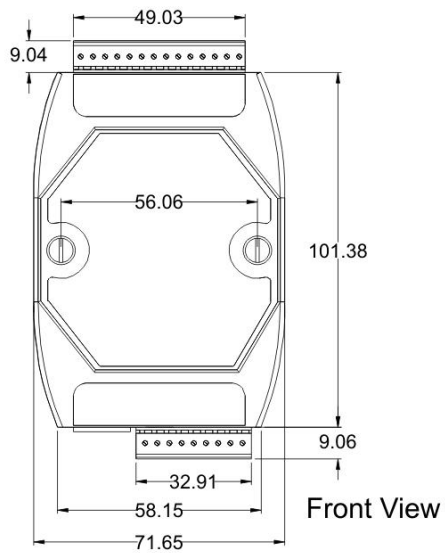

ET7000 Series Dimension

Top View

Rear View

Unit: mm

Front View

DIN-RAIL MOUNTING BRACKET

Top View