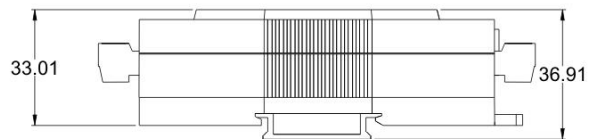

ET7000 Series Dimension

Top View

Rear View

Unit: mm

Front View

DIN-RAIL MOUNTING BRACKET

Top View