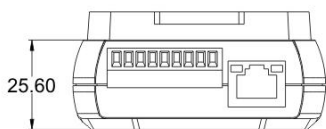

ET7000 Series Dimension

Top View

Rear View

Unit: mm

Front View

DIN-RAIL MOUNTING BRACKET

Top View