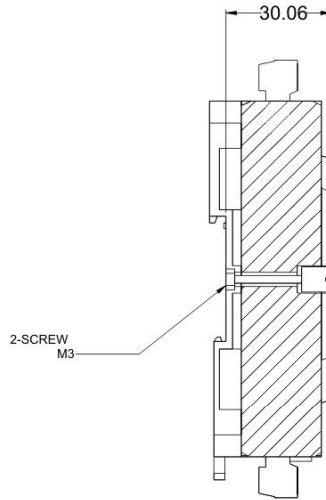

ET7000 Series Dimension

Top View

Rear View

Unit: mm

Front View

DIN-RAIL MOUNTING BRACKET

Top View