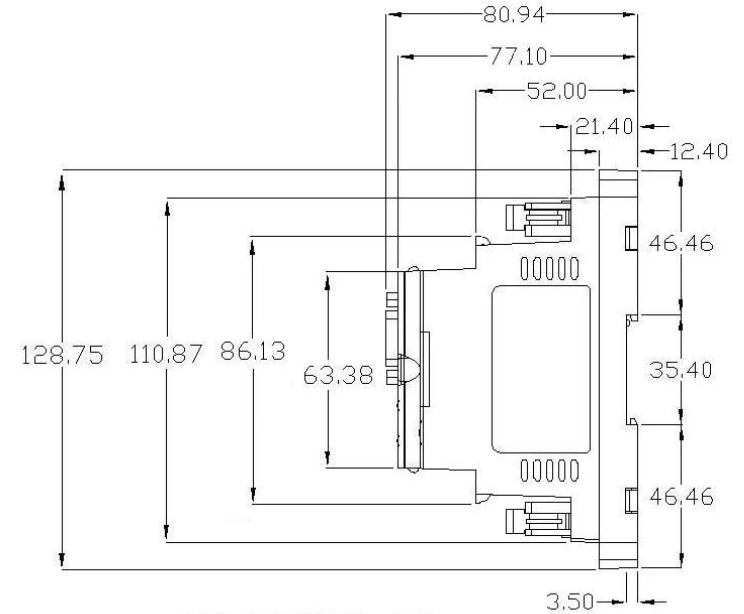

ET6000 Series 2 Unit Dimension

Front View

Right Side View

Back View

Bottom View